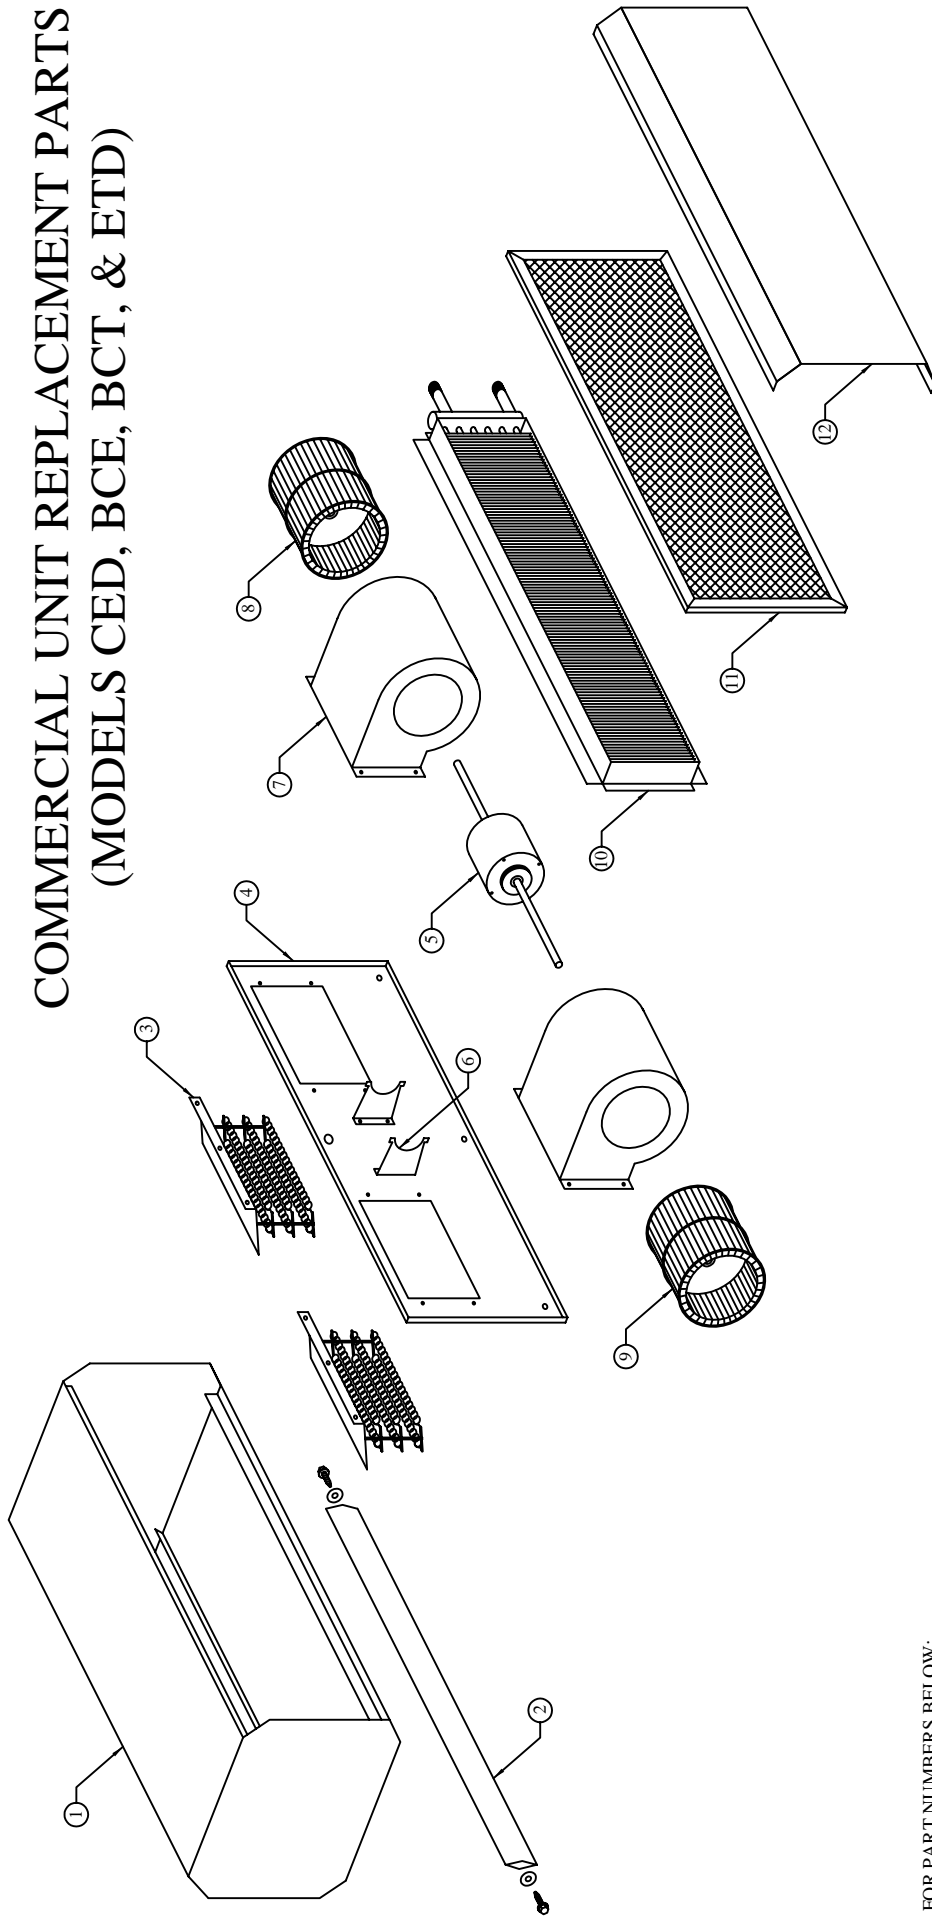

COMMERCIAL UNIT REPLACEMENT PARTS (MODELS CED, BCE, BCT, & ETD)

* FOR PART NUMBERS BELOW:
 REPLACE XXXX WITH THE UNIT SIZE - 036, 042, 048, 060, 072, 084, 096, 108, OR 120
 REPLACE YYY WITH THE MODEL - CED, BCE, BCT, OR ETD

ITEM #	DESCRIPTION	PART #	ITEM #	DESCRIPTION	PART #
1	OUTER CASE	CMCAS-XXX	5	MOTOR (120 VOLT, SINGLE PHASE)	7124-120-YYY
2	STEERING VANE	CMSV-XXX	5	MOTOR (208/230 VOLT, SINGLE PHASE)	7124-230-YYY
3	ELECTRIC HEATER (208 VOLT, DOUBLE COIL)	21-3307-00	5	MOTOR (480 VOLT, SINGLE PHASE)	7124-480-YYY
3	ELECTRIC HEATER (240 VOLT, DOUBLE COIL)	21-3307-01	5	MOTOR (575 VOLT, SINGLE PHASE)	7124-575-YYY
3	ELECTRIC HEATER (480 VOLT, DOUBLE COIL)	21-3307-02	6	MOTOR MOUNT (FOR SINGLE PHASE MOTOR)	2120-051
3	ELECTRIC HEATER (575 VOLT, DOUBLE COIL)	21-3307-03	7	BLOWER HOUSING	CMBLR-HS
3	ELECTRIC HEATER (208 VOLT, SINGLE COIL)	21-3317-00	8	BLOWER WHEEL (RIGHT)	CMBLR-WH-R
3	ELECTRIC HEATER (240 VOLT, SINGLE COIL)	21-3317-01	9	BLOWER WHEEL (LEFT)	CMBLR-WH-L
3	ELECTRIC HEATER (480 VOLT, SINGLE COIL)	21-3317-02	10	HOT WATER / STEAM COIL	CONSULT FACTORY
3	ELECTRIC HEATER (575 VOLT, SINGLE COIL)	21-3317-03	11	FILTER	CMFLT-XXX
4	MOTOR / BLOWER PLATE	MBPLATE-XXX	12	SCREEN	CMSCR-XXX