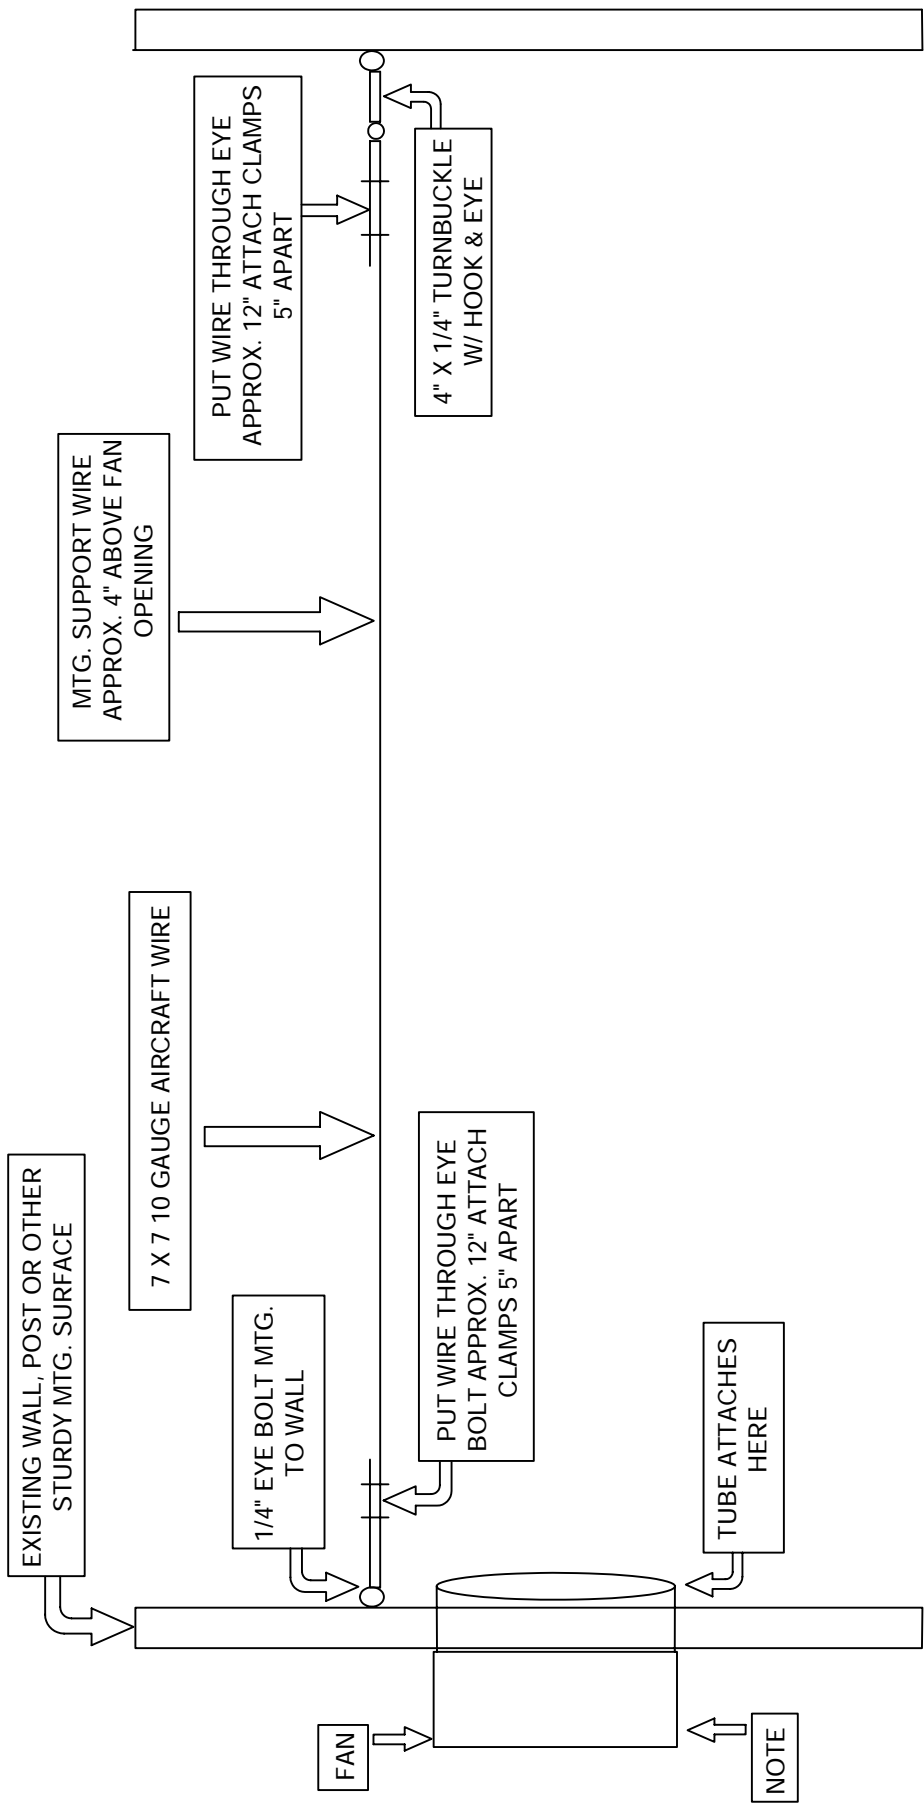

TYPICAL TUBING WIRE SUPPORT INSTALLATION

NOTE: THIS EQUIPMENT COULD BE A HEATER OR OTHER UNIT MTG. INSIDE THE BLDG.